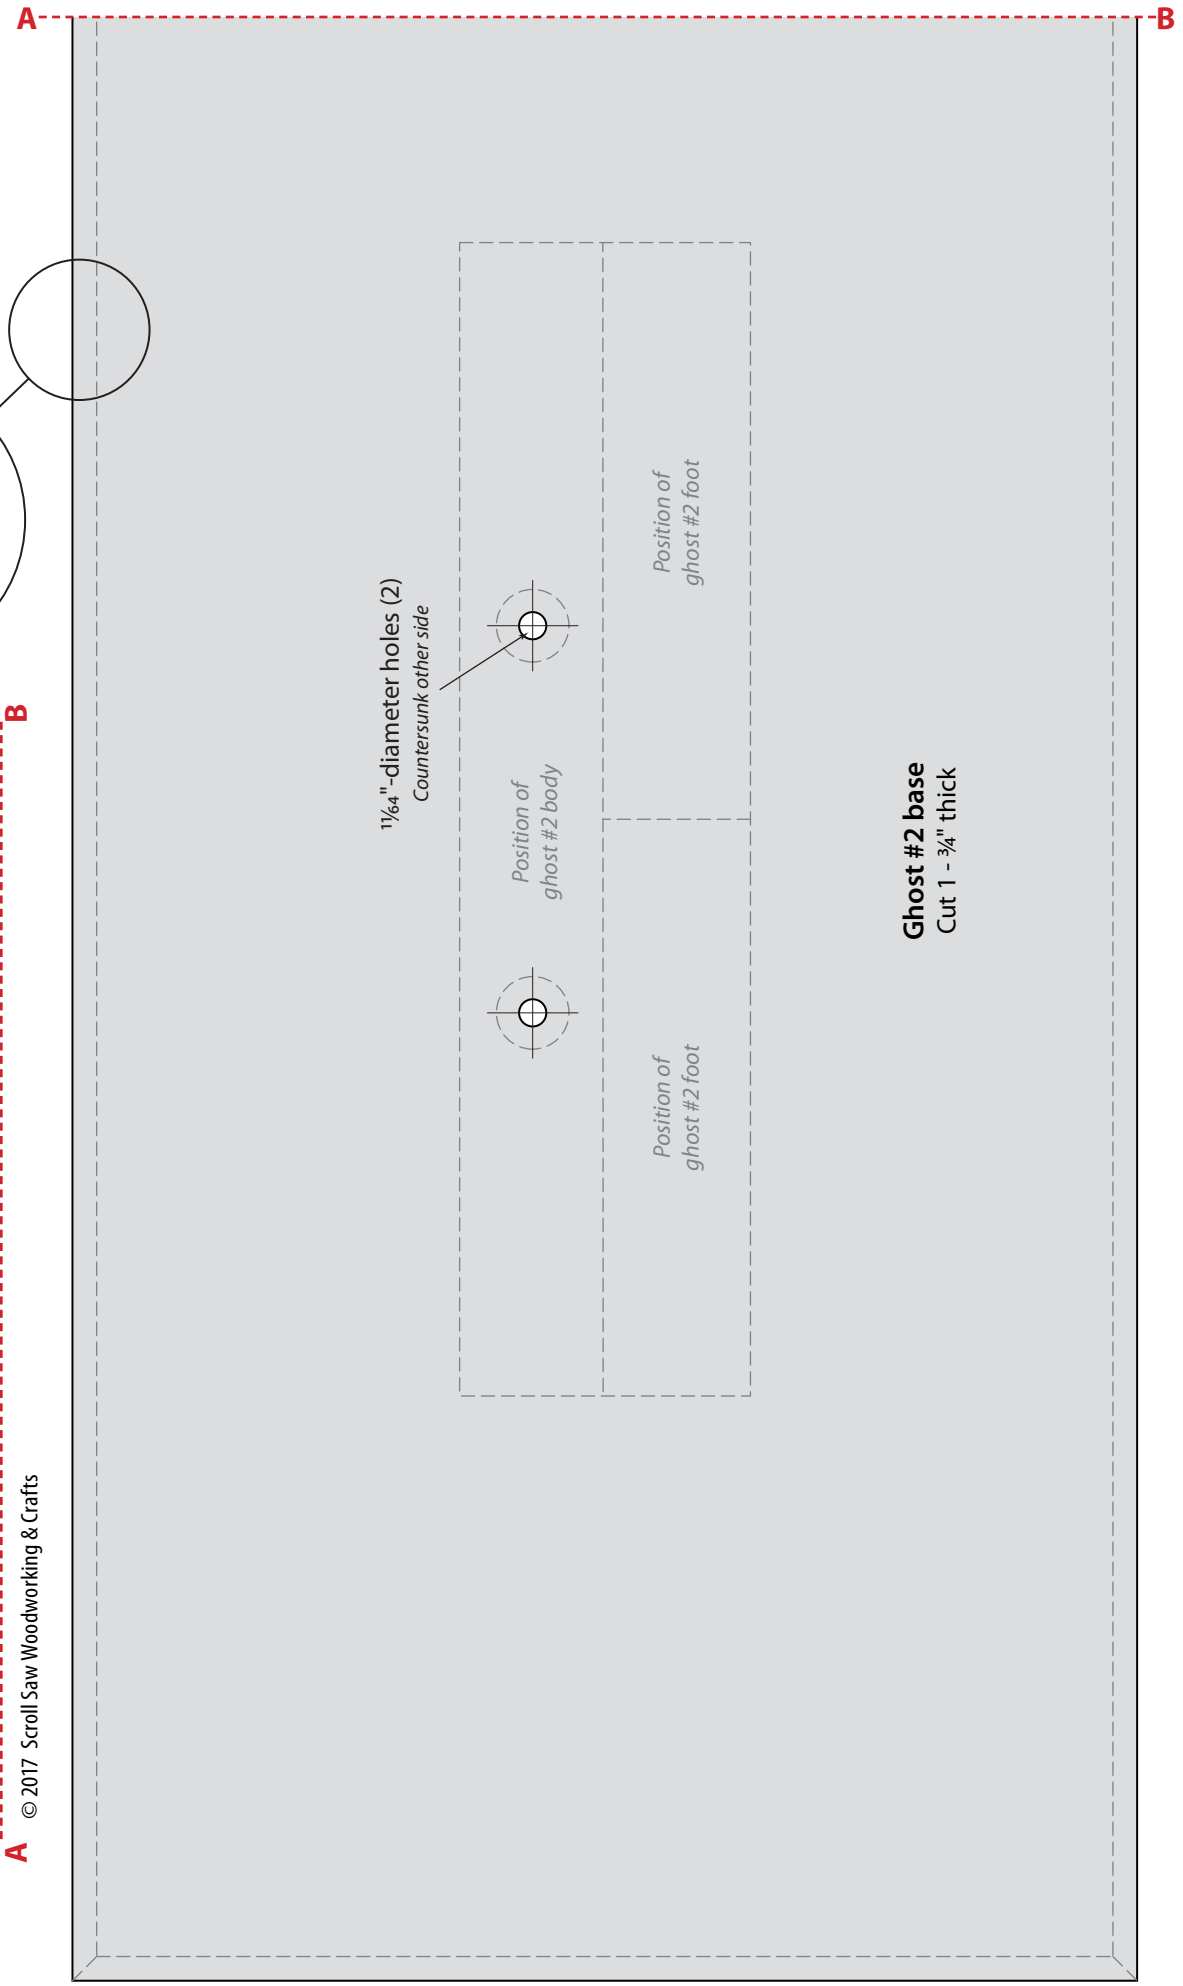

Ghost #2 goody holder patterns

A © 2017 Scroll Saw Woodworking & Crafts

Ghost #2 base
Cut 1 - 3/4" thick