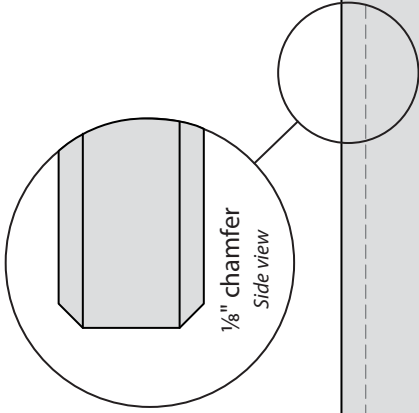

Ghost #2 goody holder patterns

A © 2017 Scroll Saw Woodworking & Crafts

Ghost #2 base
Cut 1 - 3/4" thick